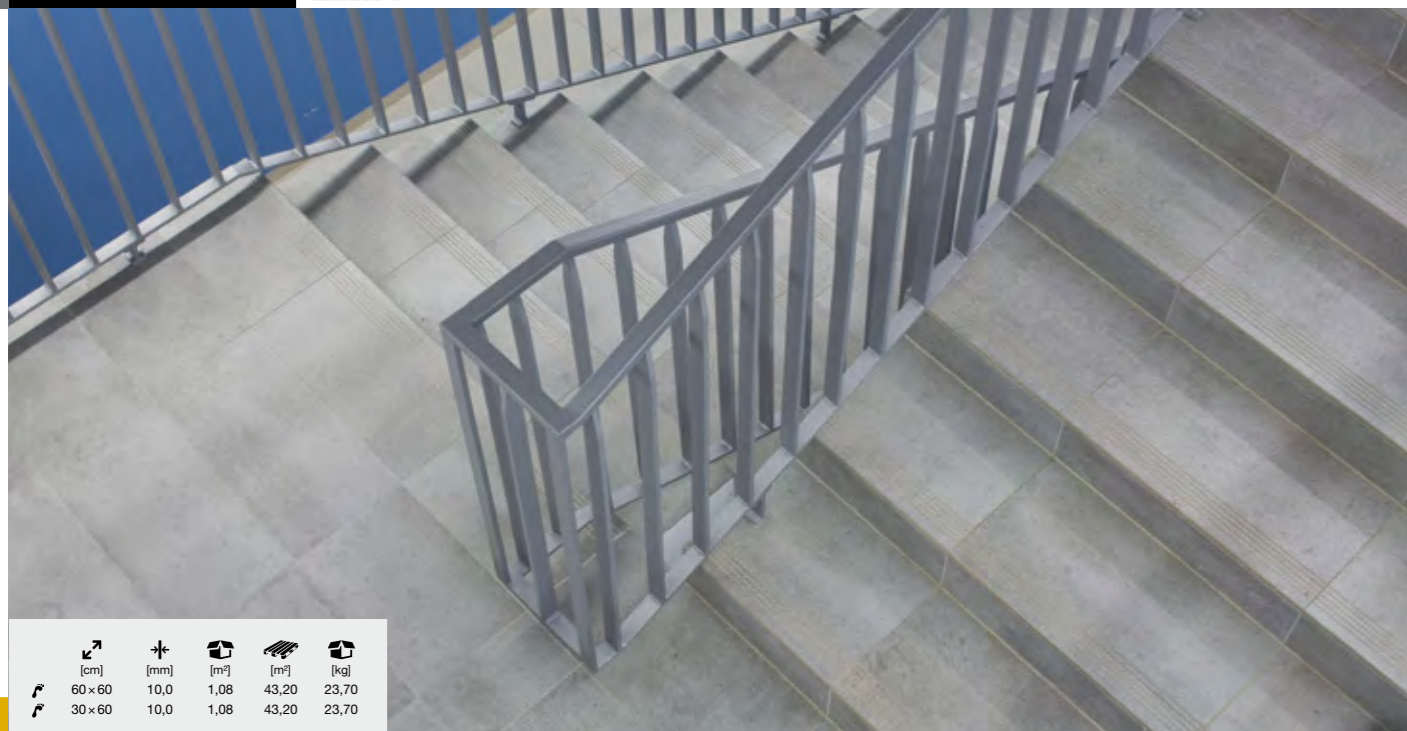

NOVINKA

	[cm]	[mm]	[m <sup>2</sup> ]	[m <sup>2</sup> ]	[kg]
↗	60 × 60	10,0	1,08	43,20	23,70
↘	30 × 60	10,0	1,08	43,20	23,70

	[cm]	[mm]	[m <sup>2</sup> ]	[m <sup>2</sup> ]	[kg]
↗	60 × 60	9,0	1,44	46,08	19,20
↘	30 × 60	9,0	1,26	50,40	19,20