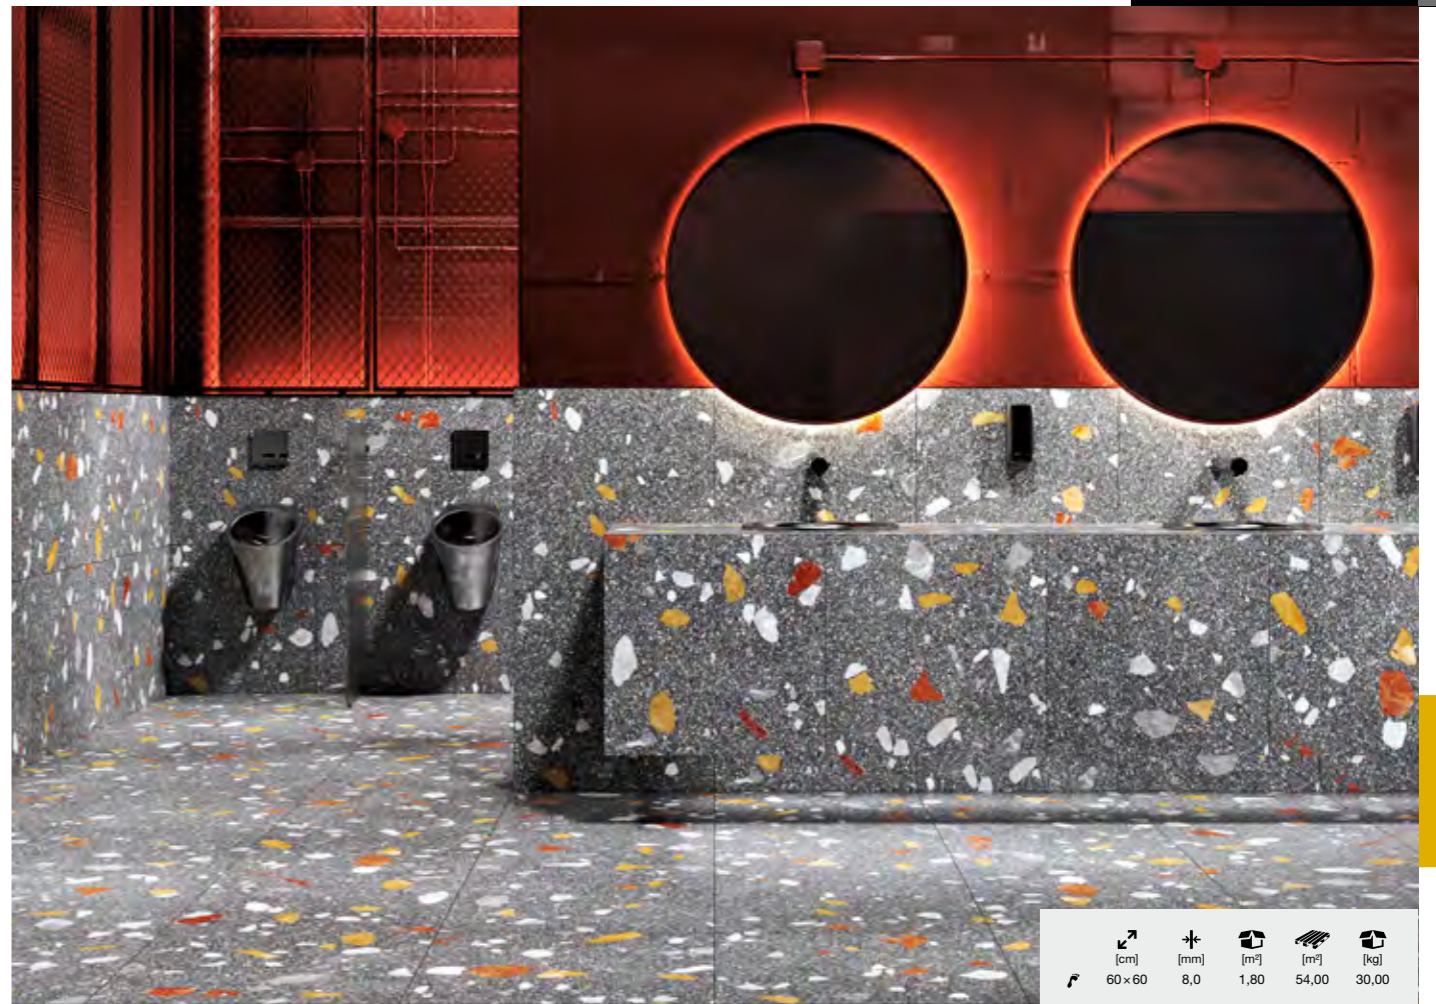

[cm]	[mm]	[m²]	[m²]	[kg]
60x60	8,0	1,80	54,00	30,00