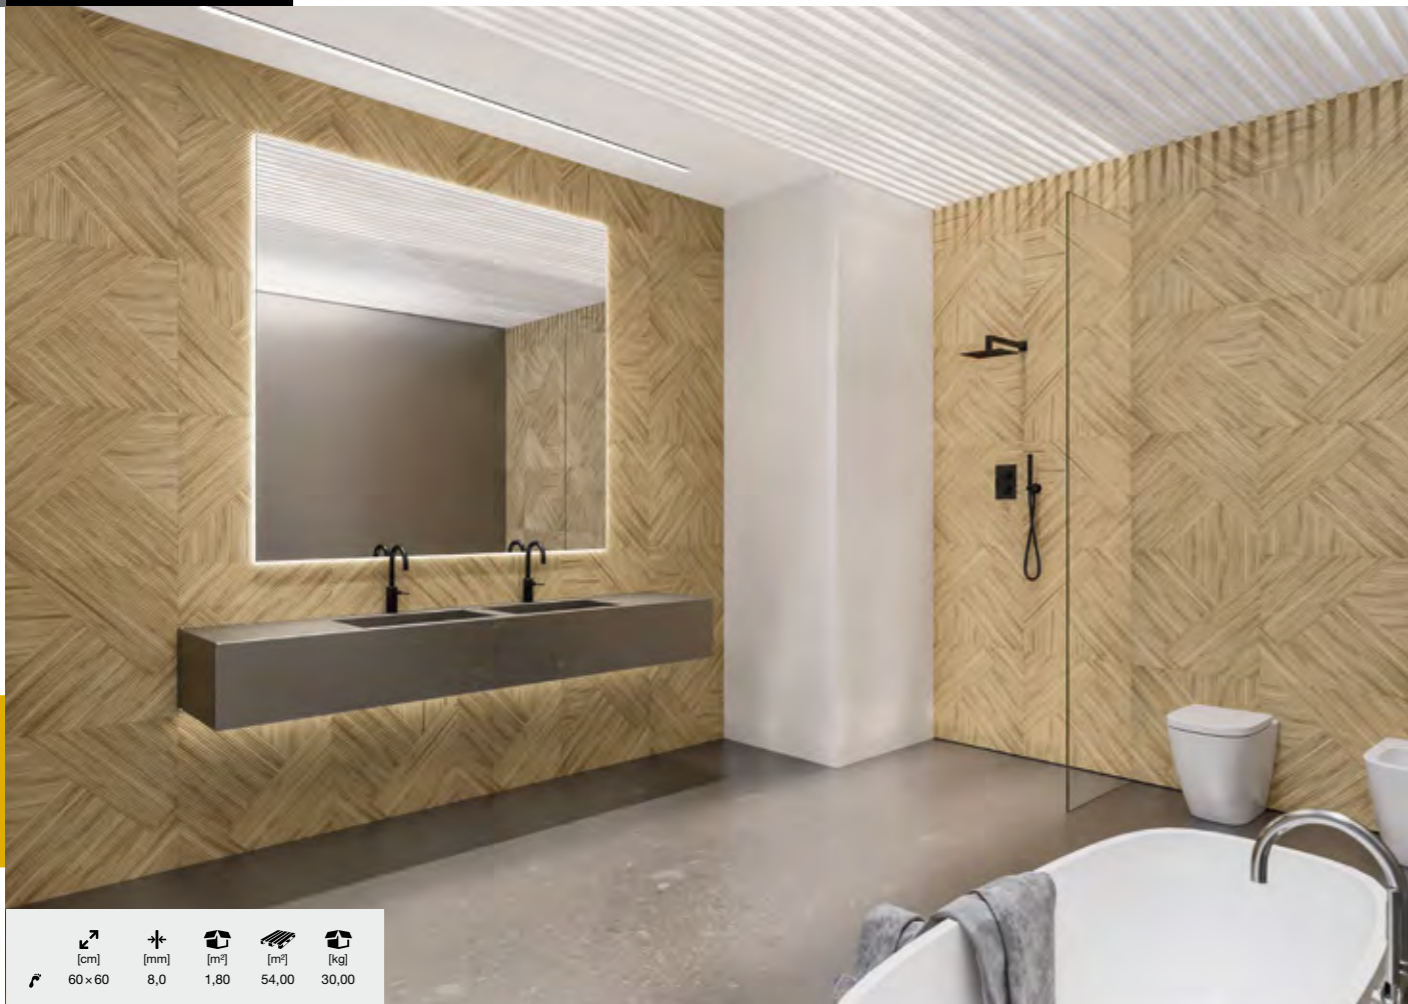

chémia

QUEENS NATURAL 20x120 29,90 €/m<sup>2</sup>

NATURFLOOR LARIX 20x120 29,90 €/m<sup>2</sup>

NATURFLOOR NOGAL 20x120 29,90 €/m<sup>2</sup>

NATURFLOOR OAK 20x120 29,90 €/m<sup>2</sup>

[cm]	[mm]	[mm]	[m²]	[kg]
60x60	8,0	1,80	54,00	30,00