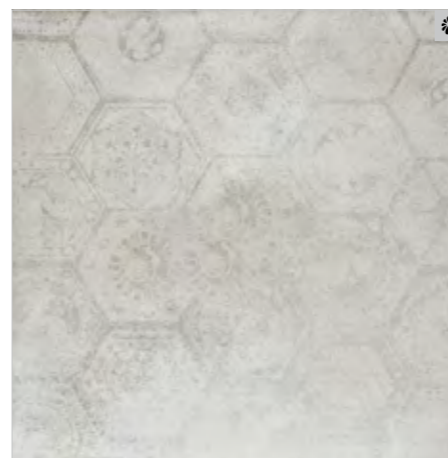

IRON 60x120

55,90 €/m<sup>2</sup>

HEXAGON SILVER 60x60

51,90 €/m<sup>2</sup>

HEXAGON IRON 60x60

51,90 €/m<sup>2</sup>

	[cm]	[mm]	[m²]	[m²]	[kg]	EUR [m²]
	60 × 120	8,0	1,44	51,84	25,62	<b>55,90</b>
	100 × 100	6,0	2,00	52,00	28,12	<b>69,90</b>
	60 × 60	8,0	1,44	46,08	25,07	<b>46,90</b>
	30 × 60	8,0	1,44	57,60	24,96	<b>44,90</b>