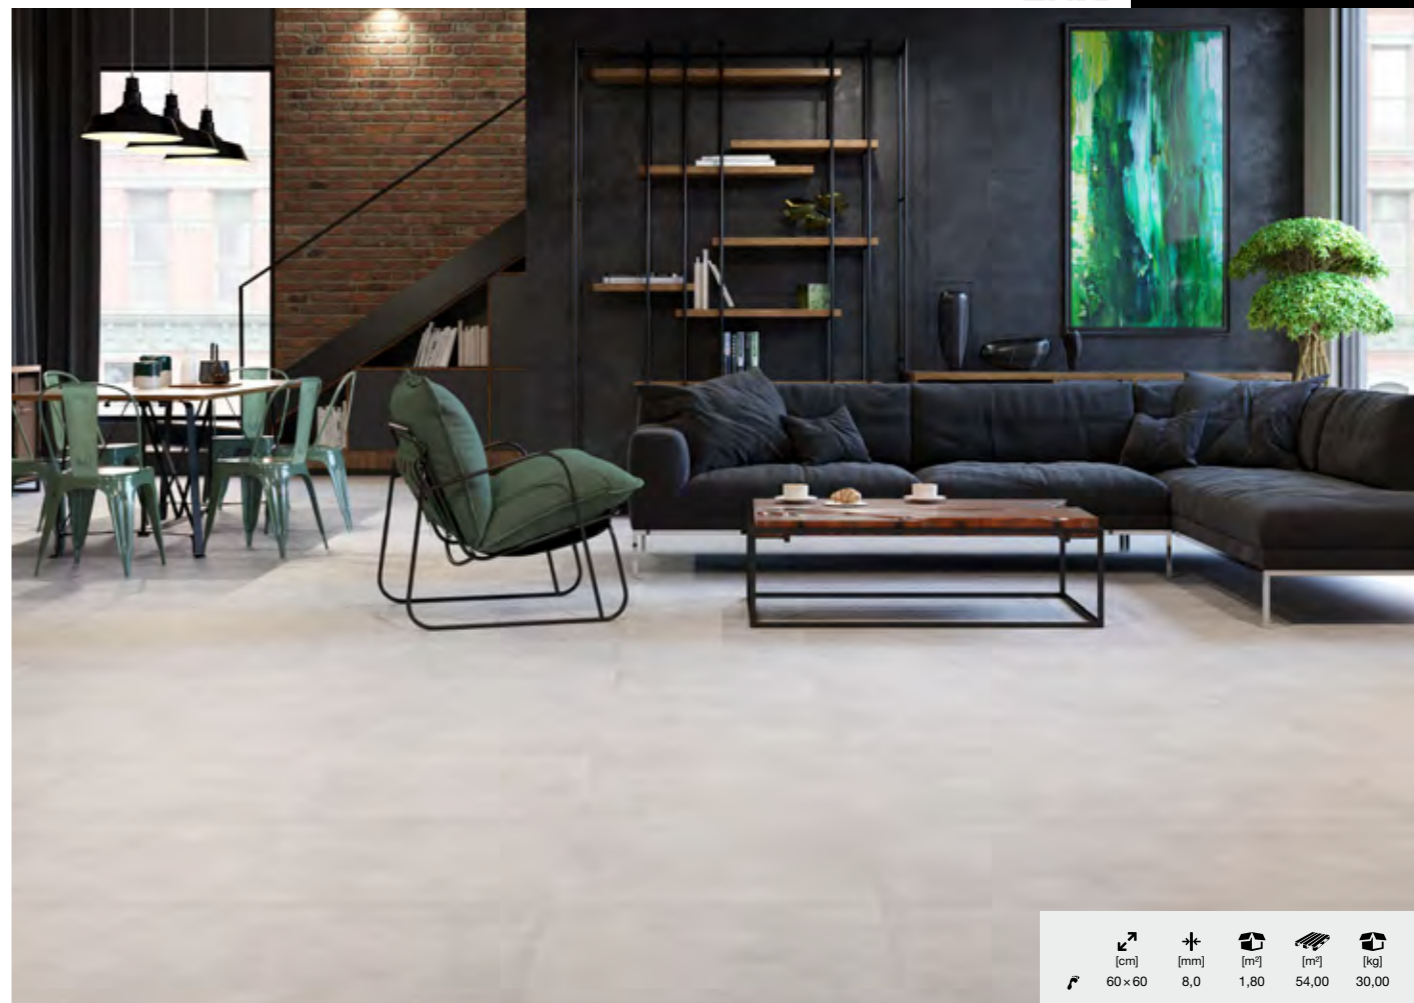

[cm]	[mm]	[m <sup>2</sup> ]	[m <sup>2</sup> ]	[kg]
60x60	8,0	1,80	54,00	30,00

SOFT GREY 60x60 22,90 €/m<sup>2</sup> GREY 60x60 22,90 €/m<sup>2</sup> CREAM 60x60 22,90 €/m<sup>2</sup>

naš tip

kúpeľne

kuchyne