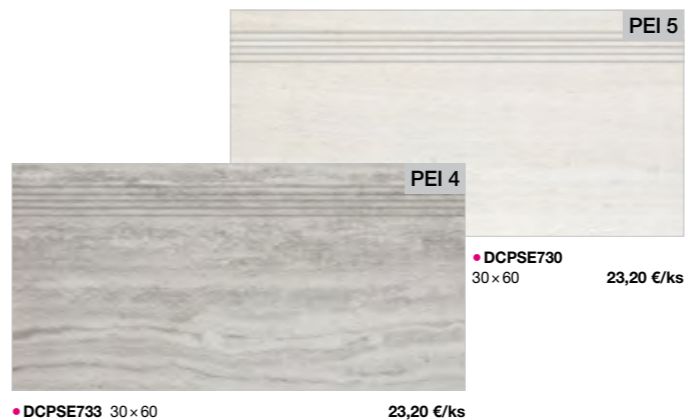

NOVINKA

	[cm]	[mm]	[m <sup>2</sup> ]	[m <sup>2</sup> ]	[kg]
↗	60 × 60	10,0	1,08	43,20	23,70
↘	30 × 60	10,0	1,08	43,20	23,70

	[cm]	[mm]	[m <sup>2</sup> ]	[m <sup>2</sup> ]	[kg]
↗	60 × 60	9,0	1,44	46,08	19,20
↘	30 × 60	9,0	1,26	50,40	19,20