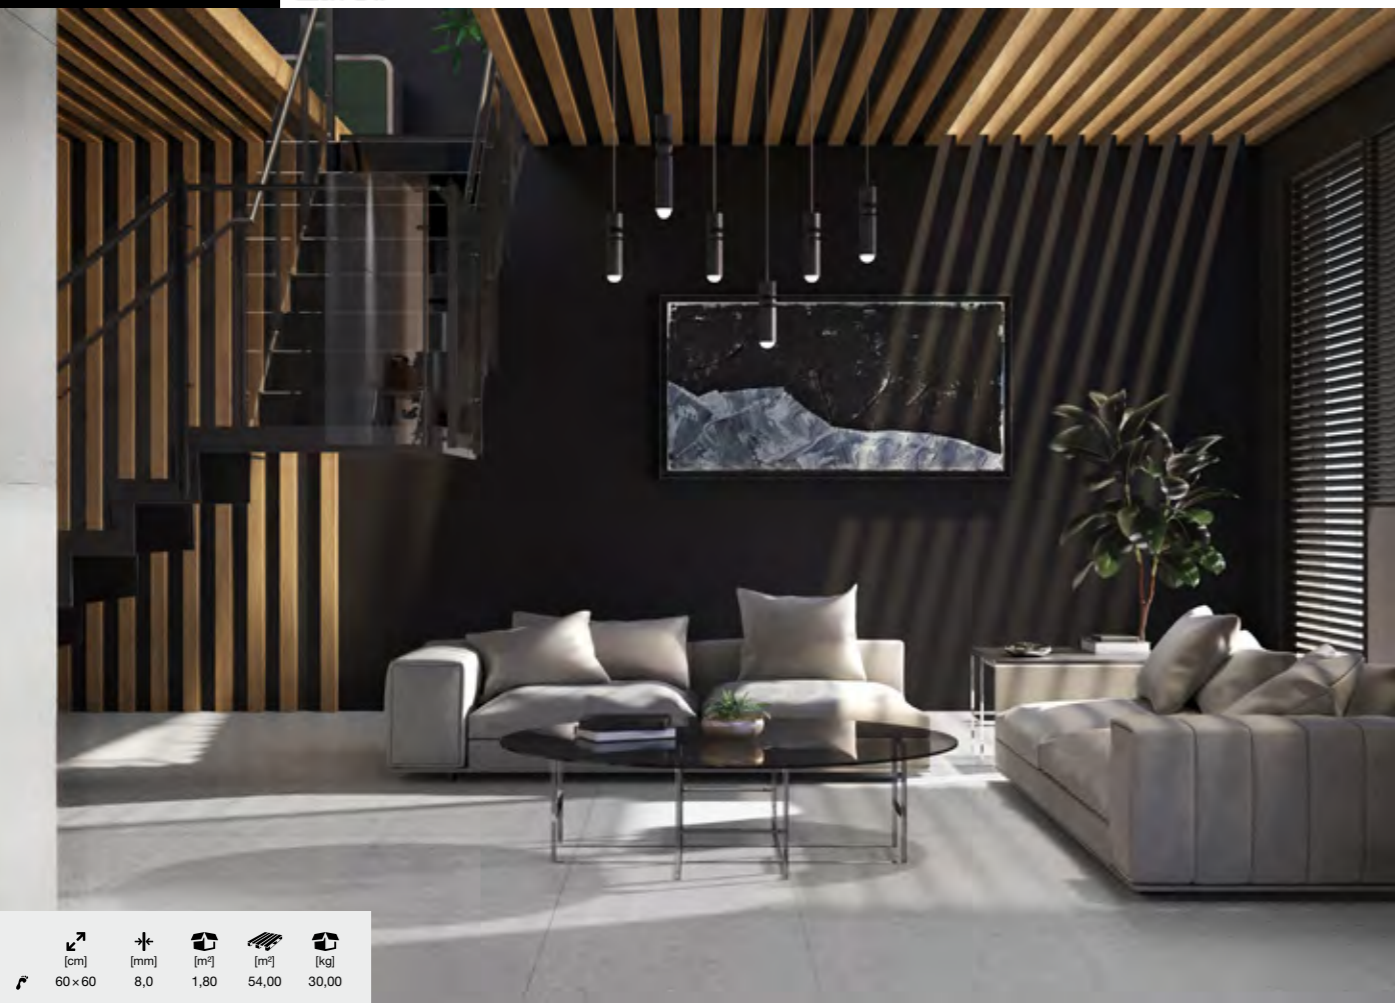

naš tip

kúpeľne

kuchyne

XXL

dlažby

outdoor

podlahy

sanita

chémia

[cm]	[mm]	[m²]	[m²]	[kg]
60x60	8,0	1,80	54,00	30,00