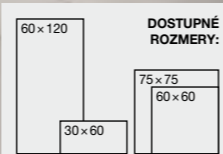

MMC5 BUTTER 30x60

35,90 €/m²