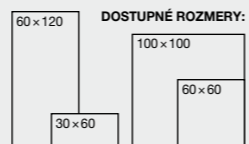

IRON 60x120

55,90 €/m<sup>2</sup>

HEXAGON SILVER 60x60

51,90 €/m<sup>2</sup>

HEXAGON IRON 60x60

51,90 €/m<sup>2</sup>

	[cm]	[mm]	[m²]	[m²]	[kg]	EUR [m²]
	60 × 120	8,0	1,44	51,84	25,62	<b>55,90</b>
	100 × 100	6,0	2,00	52,00	28,12	<b>69,90</b>
	60 × 60	8,0	1,44	46,08	25,07	<b>46,90</b>
	30 × 60	8,0	1,44	57,60	24,96	<b>44,90</b>