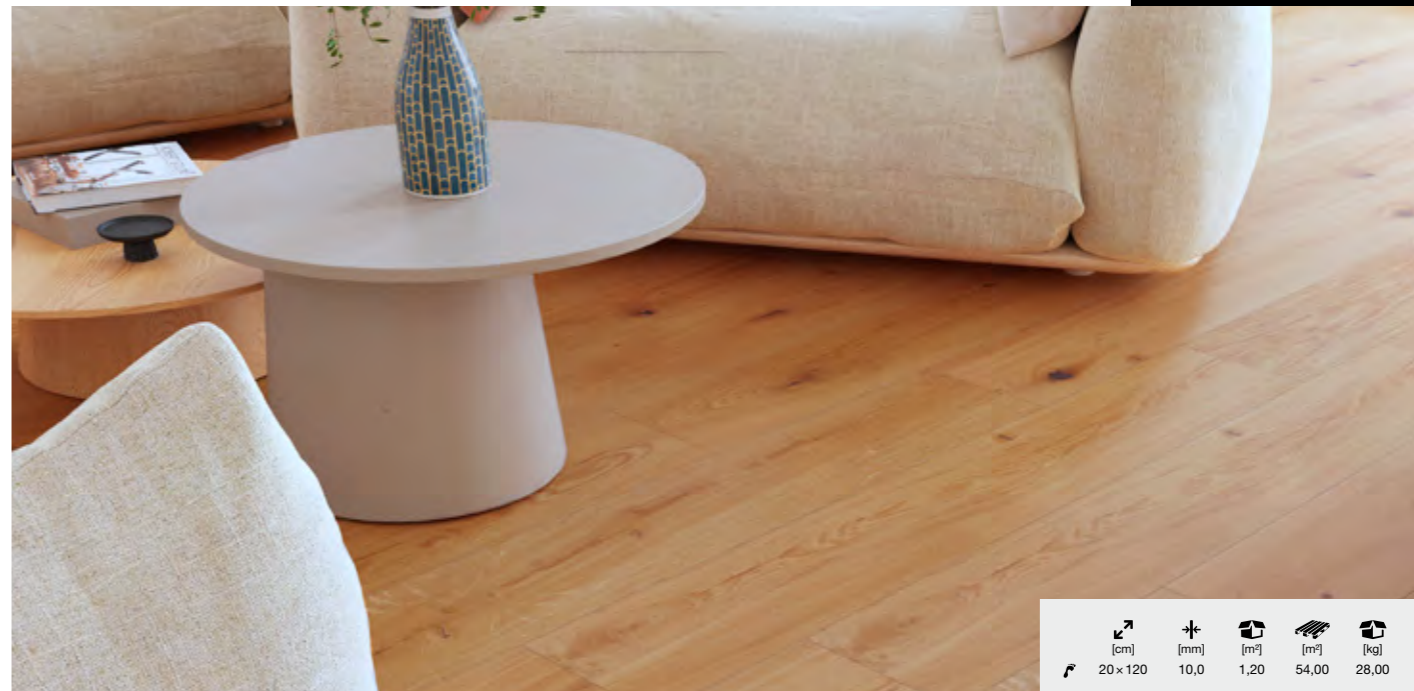

chémia

DREAMWOOD 20x120 29,90 €/m<sup>2</sup>

WOOD ESSENCE HONEY 20x120 29,90 €/m<sup>2</sup>

WOOD ESSENCE NATURAL 20x120 29,90 €/m<sup>2</sup>

DUBLIN ALMOND 20x120 29,90 €/m<sup>2</sup>

[cm]	[mm]	[m <sup>2</sup> ]	[m <sup>2</sup> ]	[kg]
20 x 120	10,0	1,20	54,00	28,00