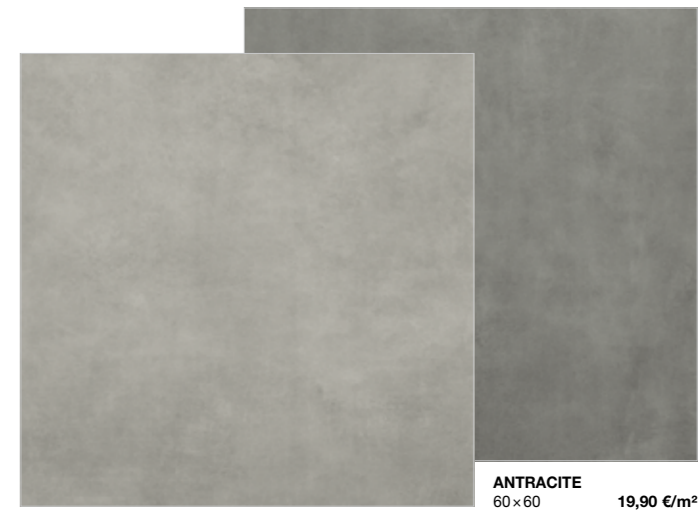

GRIGIO 60×60 19,90 €/m²
ANTRACITE 60×60 19,90 €/m²